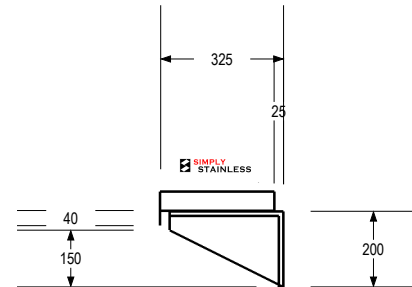

PLAN

ISOMETRIC VIEW
do not scale

FRONT VIEW

SIDE VIEW

www.simplystainless.com
Modular Sinks Tables and Shelving
COPYRIGHT © 2016

This drawing is the property of CI GROUP PTY LTD. Tradings as SIMPLY STAINLESS and It may not be copied, reproduced or modified in whole or in part without prior written permission of CI GROUP PTY LTD. SIMPLY STAINLESS reserves the right to change specification and design without notice.

EU 10-0600 WALL SHELF

SCALE: 1:20

FULL SS CONSTRUCTION NOTES :

1. TOPS MADE FROM 1.2mm STAINLESS STEEL.