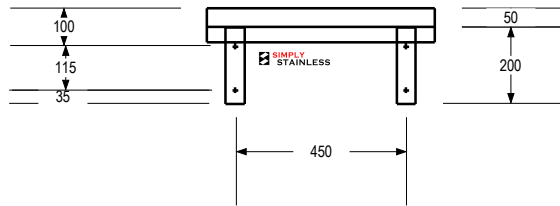

PLAN

ISOMETRIC VIEW
do not scale

FRONT VIEW

SIDE VIEW

www.simplystainless.com
Modular Sinks Tables and Shelving
COPYRIGHT © 2016

This drawing is the property of CI GROUP PTY LTD. Tradings as SIMPLY STAINLESS and It may not be copied, reproduced or modified in whole or in part without prior written permission of CI GROUP PTY LTD. SIMPLY STAINLESS reserves the right to change specification and design without notice.

EU 10-0600 WALL SHELF

SCALE: 1:20

FULL SS CONSTRUCTION NOTES :

1. TOPS MADE FROM 1.2mm STAINLESS STEEL.