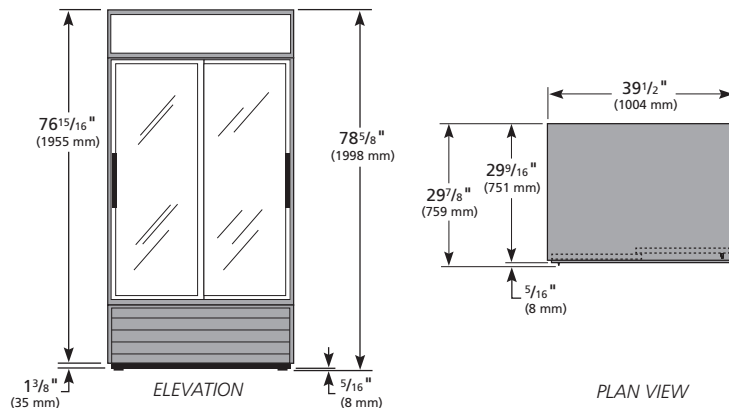

Bottom mounted units feature

- ▶ "No stoop" lower shelf to maximize product visibility.
- ▶ Storage on top of cabinet.
- ▶ Easily accessible condenser coil for cleaning.

PLAN VIEW

ROUGH-IN DATA

Specifications subject to change without notice.
 Chart dimensions rounded up to the next whole millimeter (inches rounded up to the next 1/8").

Model	Doors	Shelves	Cabinet Dimensions (mm)			HP	Voltage	Amps	NEMA Config.	Cord Length (total m)	Crated Weight (kg)
			L	D†	H						
GDM-33-HC-LD	2	8	1004	753	1998	1/2	230-240/50/1	4.6	▲	2.74	168

† Depth does not include 10 mm for slide door handles.