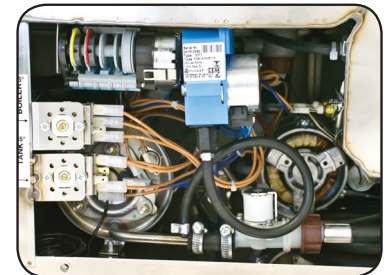

### General Information

The Prodis E40 400mm basket automatic drain pump glasswasher with automatic rinseaid and detergent injectors, adjustable wash and rinse thermostats and a 2 minute wash cycle.

### Available Options

- WRAS approved double check valve
- 2 minute wash cycle
- 13amp for easy installation
- Timed rinseaid pump
- Timed detergent pump
- Wash and rinse tank elements
- Adjustable wash tank thermostat
- Adjustable rinse tank thermostat
- Compact design
- Simple operation
- Adjustable feet
- Stainless steel wash pump filter

## Technical Data

Model	E40P
External Dimensions	Width = 450 Depth = 520 Height = 695
Wash Cycle	2 minute
Basket size	400 x 400mm
Internal clearance / Maximum loading height	255mm
Automatic rinseaid injector	✓
Automatic detergent injector	✓
Wash tank temperature	55°c adjustable
Rinse tank temperature	80°c adjustable
Rinse tank heating element	2500w
Wash tank heating element	500w
Total power supply	2850w
Wash pump capacity	120 litres per minute
Wash tank capacity	8.5 litres
Rinse tank capacity	3 litres
Water inlet	3/4 BSP
Drain outlet	28mm
Drain system	Drain pump
Weight	35kg