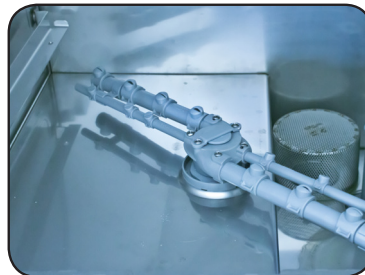

Model:  
E40P

Glasswasher Under Counter  
 400mm basket, automatic drain pump

### General Information

The Prodis E40 400mm basket automatic drain pump glasswasher with automatic rinseaid and detergent injectors, adjustable wash and rinse thermostats and a 2 minute wash cycle.

- Stainless steel exterior
- Stainless steel interior
- Double skinned door

- Manual water softener
- Rinse boost pump
- Multifit stand

## Technical Data

Model	E40P
External Dimensions	Width = 450 Depth = 520 Height = 695
Wash Cycle	2 minute
Basket size	400 x 400mm
Internal clearance / Maximum loading height	255mm
Automatic rinseaid injector	✓
Automatic detergent injector	✓
Wash tank temperature	55°c adjustable
Rinse tank temperature	80°c adjustable
Rinse tank heating element	2500w
Wash tank heating element	500w
Total power supply	2850w
Wash pump capacity	120 litres per minute
Wash tank capacity	8.5 litres
Rinse tank capacity	3 litres
Water inlet	3/4 BSP
Drain outlet	28mm
Drain system	Drain pump
Weight	35kg