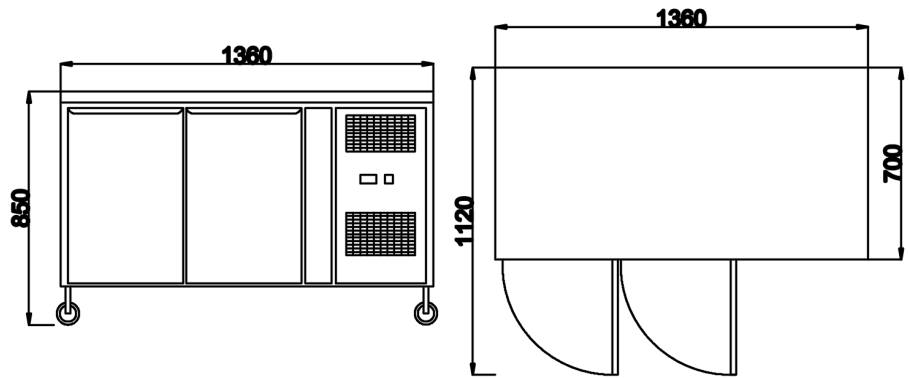

Project
Location
Item#
QTY

Model:  
GRN-C2F

Gastronorm Compatible Compact 2 Door Counter  
2 door, 2 shelves, 240 litre capacity undermount compressor

### Key Features

- -18°C to -22°C temperature range
- Fan assisted cooling
- 2 adjustable shelves
- Digital temperature control
- Replaceable door gasket
- Automatic defrost

## Technical Data

Model	GRN-C2F
Capacity	283 Litres
External Dimensions	Width = 1360 Depth = 700 Height = 850
Interior Finish	Stainless Steel
Exterior Finish	Stainless Steel
Doors	2 hinged
Self closing	✓
Self closing mechanism	Sprung
Locks	✓
Shelves	(2) adjustable
Gastronorm Compatible	✓
Temperature control	Digital
Temperature control position	External
Temperature range	-18° to -22°c
Refrigerant	R290
Evaporator style	Coil
Fan assisted	✓