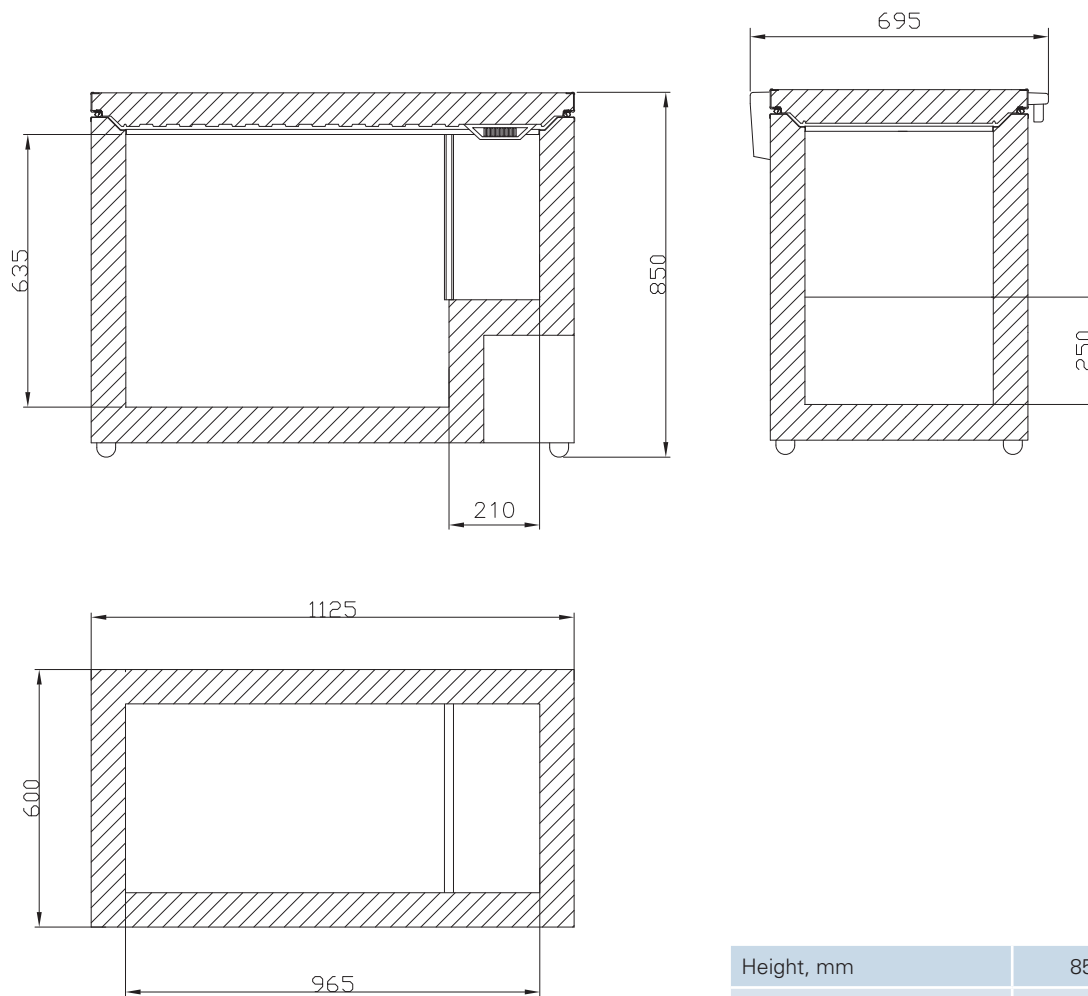

SB 300

ENERGY CHEST FREEZER

All measurements in mm

Height, mm	850
Width, mm	1125
Depth, mm	600
Incl. handle and hinge, mm	695

VESTFROST
SOLUTIONS

A/S Vestfrost
Falkevej 12
DK-6705 Esbjerg Ø
www.vestfrostsolutions.com