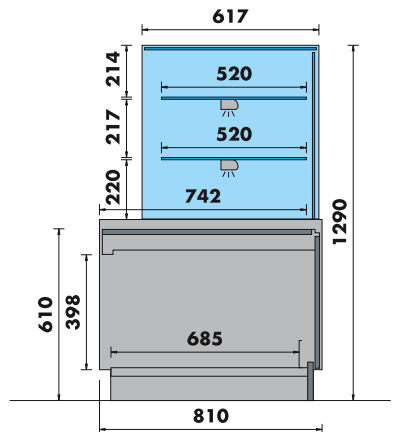

BELLINI ID 1650FV CR

The Bellini range can either be placed next to each other using cabinets from stock, or ordered ready to multiplex on site to create the run you require.

BELLINI FV CR

See more options at www.interlevin.co.uk

Model	Description	Ext.	Dimensions (mm)			Capacity	No. of Shelves	Price	Next Day
			H	W	D				
BELLINI ID 850FV SR	White, Flat Glass	Ext.	1290	900	810	0.72m ²	2 ambient shelves	£2,352	X
BELLINI ID 1250FV SR	White, Flat Glass	Ext.	1290	1300	810	1.06m ²	2 ambient shelves	£2,615	X
BELLINI ID 1650FV CR	White, F.Gls & Storage	Ext.	1290	1700	810	1.39m ²	2 ambient shelves	£3,260	X
BELLINI ID 2050FV CR	White, F.Gls & Storage	Ext.	1290	2100	810	1.73m ²	2 ambient shelves	£3,692	X

BELLINI TOWER 510

BELLINI TABLE 700

BELLINI TOWER 510

BELLINI TABLE 700

Model	Description	Dimensions (mm)			No. of Shelves	Price	Next Day
		Ext.	H	W			
BELLINI TABLE 700	White	Ext.	900	750	810	£1,211	X
BELLINI TOWER 510	White, Flat Glass	Ext.	1290	510	810	£1,512	X