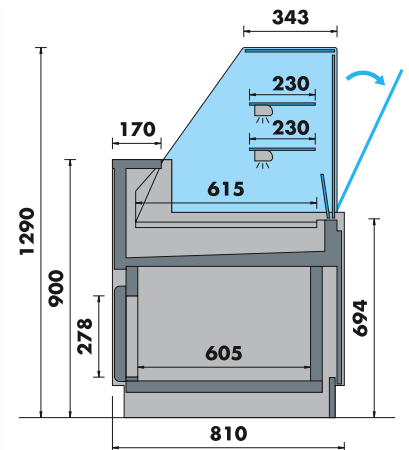

BELLINI ID 1650FV CR

The Bellini range can either be placed next to each other using cabinets from stock, or ordered ready to multiplex on site to create the run you require.

BELLINI FV CR

See more options at www.interlevin.co.uk

Model	Description	Ext.	Dimensions (mm)			Capacity	No. of Shelves	Price	Next Day
			H	W	D				
BELLINI ID 850FV SR	White, Flat Glass	Ext.	1290	900	810	0.72m ²	2 ambient shelves	£2,352	X
BELLINI ID 1250FV SR	White, Flat Glass	Ext.	1290	1300	810	1.06m ²	2 ambient shelves	£2,615	X
BELLINI ID 1650FV CR	White, F.Gls & Storage	Ext.	1290	1700	810	1.39m ²	2 ambient shelves	£3,260	X
BELLINI ID 2050FV CR	White, F.Gls & Storage	Ext.	1290	2100	810	1.73m ²	2 ambient shelves	£3,692	X

BELLINI TOWER 510

BELLINI TABLE 700

BELLINI TOWER 510

BELLINI TABLE 700

Model	Description	Dimensions (mm)			No. of Shelves	Price	Next Day
		Ext.	H	W			
BELLINI TABLE 700	White	Ext.	900	750	810	£1,211	X
BELLINI TOWER 510	White, Flat Glass	Ext.	1290	510	810	£1,512	X