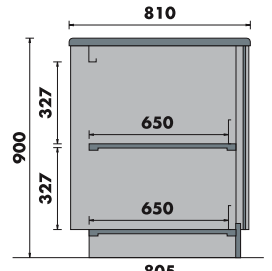

Model	Description	Ext.	Dimensions (mm)			Capacity	No. of Shelves	Price	Next Day
			H	W	D				
BELLINI ID 850FV SR	White, Flat Glass	Ext.	1290	900	810	0.72m ²	2 ambient shelves	£2,352	X
BELLINI ID 1250FV SR	White, Flat Glass	Ext.	1290	1300	810	1.06m ²	2 ambient shelves	£2,615	X
BELLINI ID 1650FV CR	White, F.Gls & Storage	Ext.	1290	1700	810	1.39m ²	2 ambient shelves	£3,260	X
BELLINI ID 2050FV CR	White, F.Gls & Storage	Ext.	1290	2100	810	1.73m ²	2 ambient shelves	£3,692	X

BELLINI TOWER 510

BELLINI TABLE 700

BELLINI TOWER 510

BELLINI TABLE 700

Model	Description	Dimensions (mm)			No. of Shelves	Price	Next Day
		Ext.	H	W			
BELLINI TABLE 700	White	Ext.	900	750	810	£1,211	X
BELLINI TOWER 510	White, Flat Glass	Ext.	1290	510	810	£1,512	X