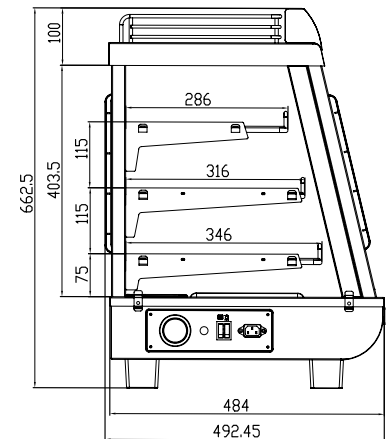

Counter Top Heated Merchandisers

Front & Rear Access

External top display area

HSS136

FEATURES

- Internal LED illumination on top
- 3 adjustable chrome plated shelves
- Front and rear access
- Internal humidity pan

TECHNICAL SPECIFICATIONS

- Controller: Manual thermostat with analogue temperature display
- Temperature Range: +30°C ~ +90°C
- Power Supply: 13amp

MODEL	FINISH	GROSS CAPACITY	EXT. DIMENSIONS (H x W x D mm)	POWER CONSUMPTION	DECIBELS	WEIGHT (kg)	RRP
HSS96	Stainless steel construction	96L	663 x 664 x 493	1000W	40-75dBA	36	
HSS136		136L	663 x 900 x 493	1100W	40-75dBA	43	
HSS186		186L	663 x 1204 x 493	1800W	40-75dBA	56	