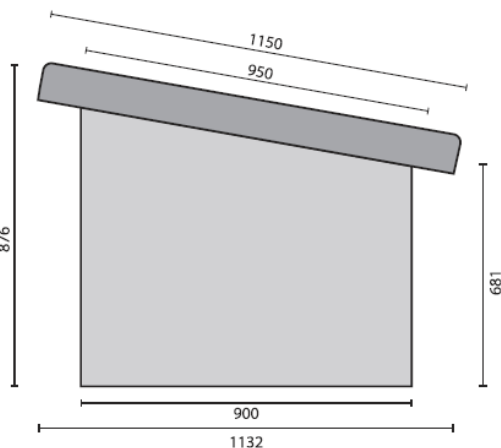

### Key Features

- Inbuilt 19mm drain outlet
- Available in 1.5, 2, 2.5 and 3m decks
- Available as refrigerated and non refrigerated decks
- Angled display deck
- Units can be multiplexed

## Technical Data

Model	FIK15	FIK20	FIK25	FIK30
External Dimensions	Width = 1515 Depth = 1150 Height = 876	Width = 2000 Depth = 1150 Height = 876	Width = 2500 Depth = 1150 Height = 876	Width = 3000 Depth = 1150 Height = 876
Style	Non-Refrigerated	Non-Refrigerated	Non-Refrigerated	Non-Refrigerated
Deck Dimensions	Width = 1365 Depth = 950	Width = 1850 Depth = 950	Width = 2340 Depth = 950	Width = 2850 Depth = 950
Exterior Finish	Stainless Steel		Stainless Steel	Stainless Steel

## Technical Data

Model	FIK15C	FIK20C	FIK25C	FIK30C
External Dimensions	Width = 1515 Depth = 1150 Height = 876	Width = 2000 Depth = 1150 Height = 876	Width = 2500 Depth = 1150 Height = 876	Width = 3000 Depth = 1150 Height = 876
Style	Refrigerated Deck	Refrigerated Deck	Refrigerated Deck	Refrigerated Deck
Deck Dimensions	Width = 1365 Depth = 950	Width = 1850 Depth = 950	Width = 2340 Depth = 950	Width = 2850 Depth = 950
Exterior Finish	Stainless Steel		Stainless Steel	Stainless Steel