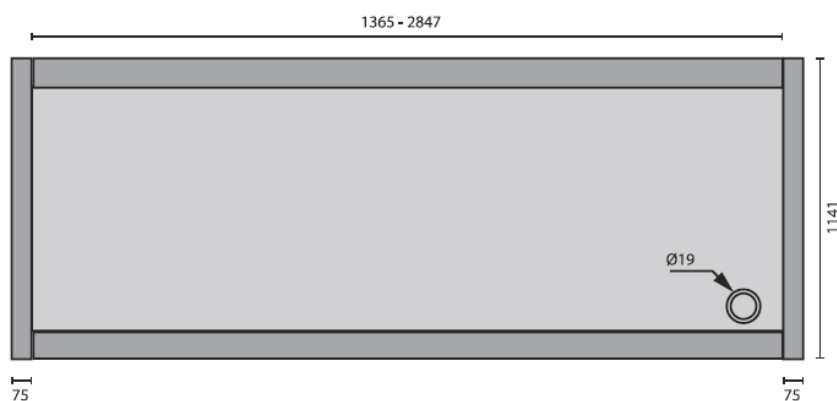

## Technical Data

Model	FIK15	FIK20	FIK25	FIK30
External Dimensions	Width = 1515 Depth = 1150 Height = 876	Width = 2000 Depth = 1150 Height = 876	Width = 2500 Depth = 1150 Height = 876	Width = 3000 Depth = 1150 Height = 876
Style	Non-Refrigerated	Non-Refrigerated	Non-Refrigerated	Non-Refrigerated
Deck Dimensions	Width = 1365 Depth = 950	Width = 1850 Depth = 950	Width = 2340 Depth = 950	Width = 2850 Depth = 950
Exterior Finish	Stainless Steel		Stainless Steel	Stainless Steel

## Technical Data

Model	FIK15C	FIK20C	FIK25C	FIK30C
External Dimensions	Width = 1515 Depth = 1150 Height = 876	Width = 2000 Depth = 1150 Height = 876	Width = 2500 Depth = 1150 Height = 876	Width = 3000 Depth = 1150 Height = 876
Style	Refrigerated Deck	Refrigerated Deck	Refrigerated Deck	Refrigerated Deck
Deck Dimensions	Width = 1365 Depth = 950	Width = 1850 Depth = 950	Width = 2340 Depth = 950	Width = 2850 Depth = 950
Exterior Finish	Stainless Steel		Stainless Steel	Stainless Steel