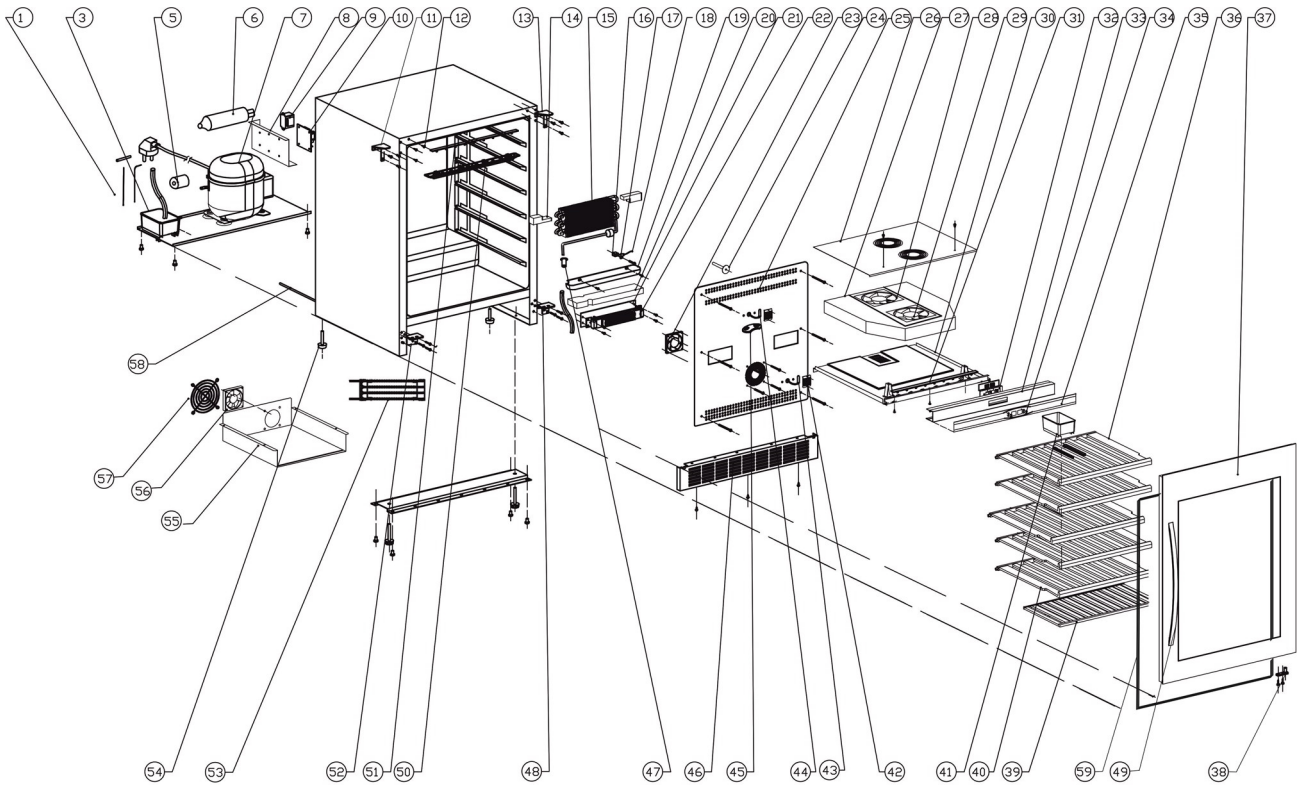

34128 / TFW200-F

Position	ItemNo	Description
01	14224	Evaporating Tube
02	34773	Wire Clamp
03	11597	Water Tank
06	12558	Anti-Vibration Gasket
07	34796	Belt
08	15703	Filter Drier
09	34797	Compressor MG1080Y
11	13638	Electrical Box
12	41621	Thermostat PCB Power Board from 2021
13	41623	Thermostat PCB White Display Board from 2021
15	34795	Decorative nail
16	14456	Evaporator Sensor
17	13725	Wire Clamp
18	34799	Top right hinge
19	13288	PTC Heater
21	14250	Evaporator
22	33620	Evaporator Foam
23	13436	Evaporator Fan Dc1225S
24	13430	Evaporator Fan Cover
25	33622	Spacer
26	34800	Air duct board
27	13860	Display Holder
28	15576	LED Light
29	13811	Control Panel
30	10959	Display Panel
31	34783	Humid box
32	34801	Wood shelf
33	34802	Door
33.1	34803	Door Gasket
33.2	31369	Handle 2020
34	34785	Door hinge axis
35	15254	Wooden Shelf G (Bottom)
37	34786	Button
38	32349	Bottom Grill For Lock
39	10681	Keys
40	13800	Cabinet Sensor
40.1	13848	Cover For Sensor
41	34788	Filter box
41.1	34789	Filter
42	34804	Lower hinge right
43	34805	Front leg bracket
44	34806	Lower hinge left
45	14112	Condenser
46	14554	Adjustable Feet
47	14177	Condenser Cover
48	13363	Condenser Fan Dc1225B
49	13504	Fan Cover
50	34807	Air circulation gasket
51	34793	Air-circulating pipe
99	12972	Top Hinge Left
99.1	34778	Decorative nail
99.2	31371	Bottom Hinge Axis Left
99.3	31372	Key

34128 / TFW200-F

TEFCOLD	Date: 201208
Model: TFW160-2F	Rev. no.: 02
Exploded view	Rev. by: rfj
Drawing no.:	